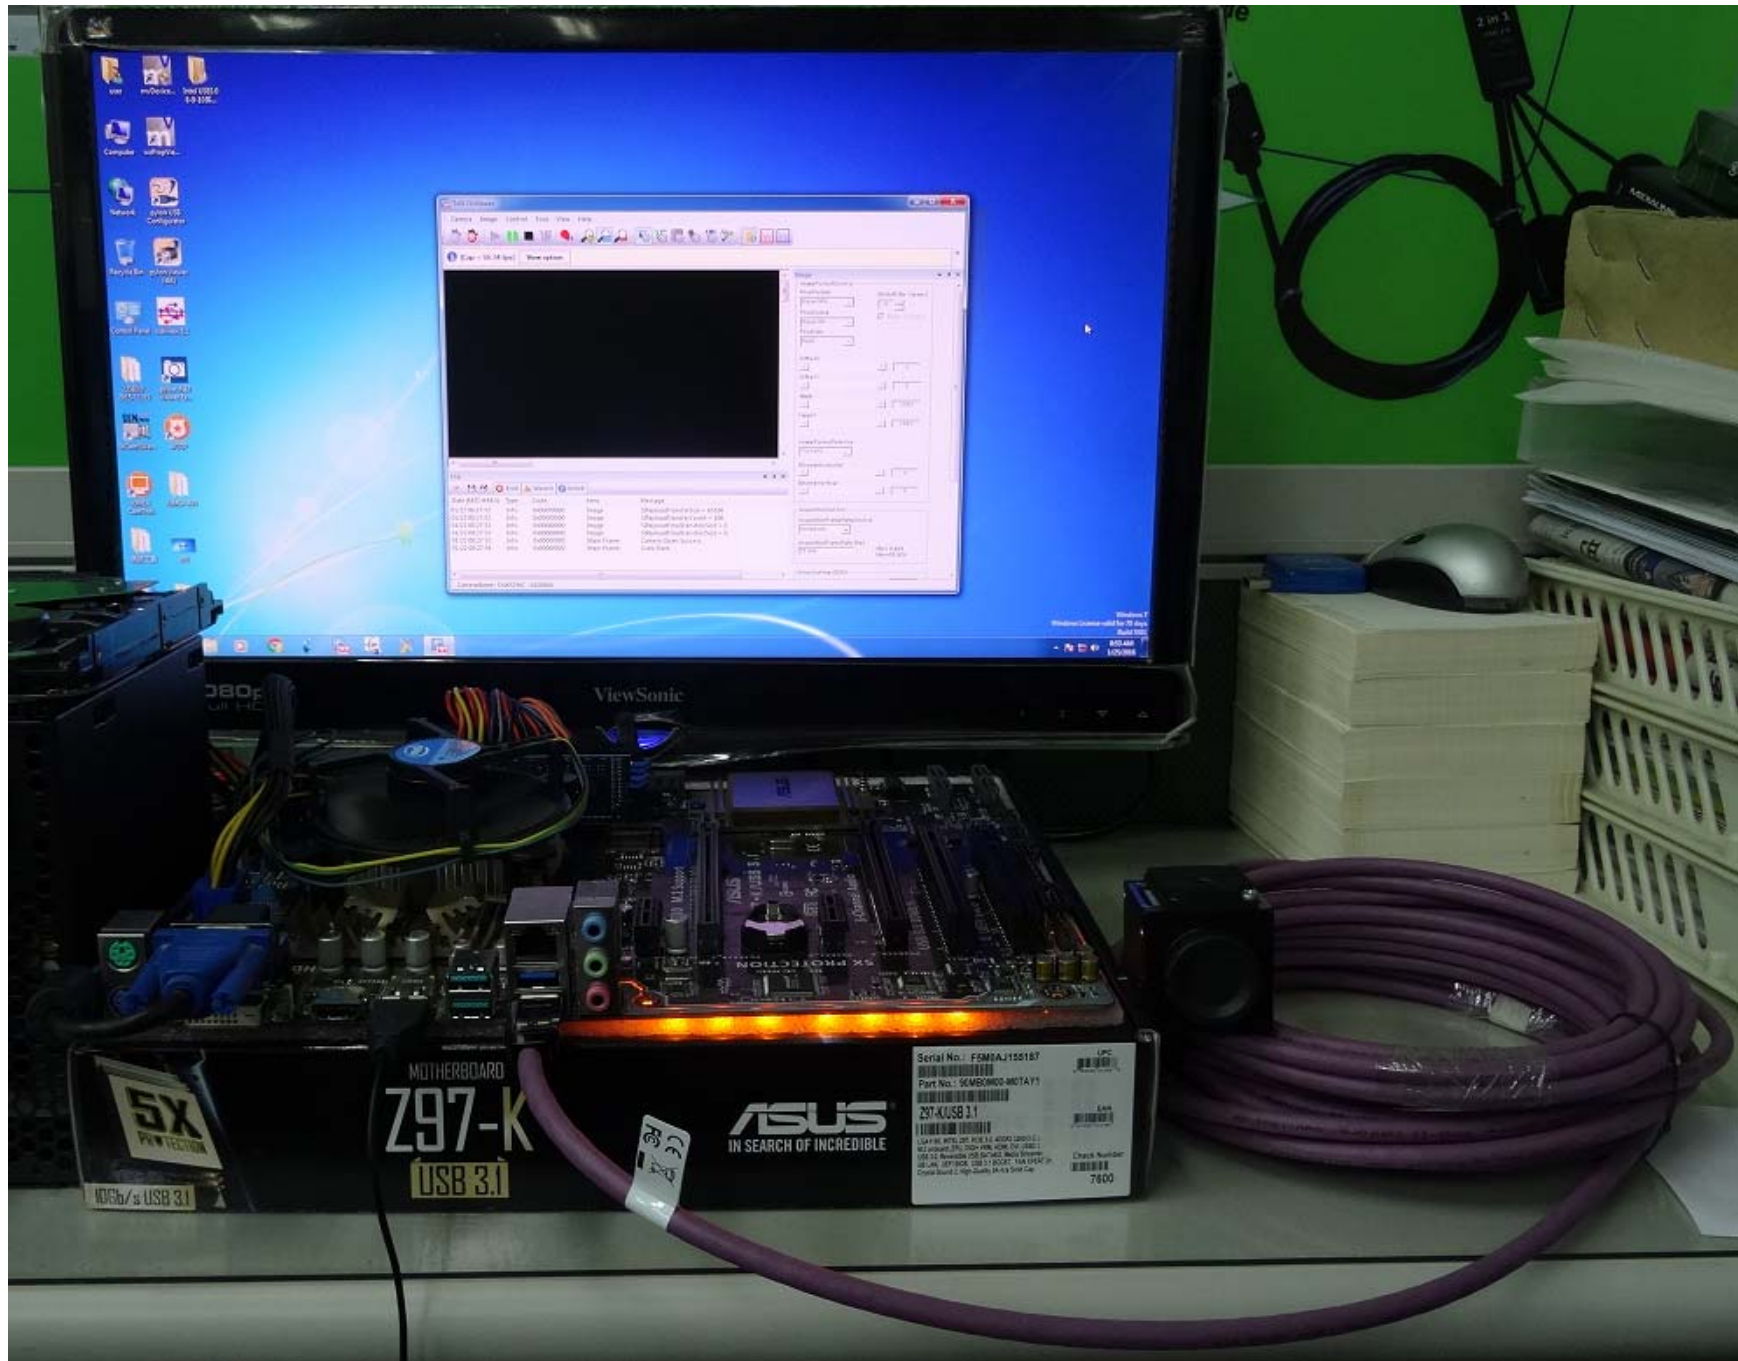

JARGY CO., LTD.

Test Report

Model : CBL-HFD3igMBS-10m
Camera Brand Name : Toshiba Teli

Ver : 1.0

Date : 2016/1/25

Test Platform

Type	PC		
Model	ASUS Z97-K/USB3.1		
OS	Windows 7 Home Premium 64Bit		
CPU	Intel Core i3-4160		
HDD	SATA III 1TB		
RAM	DDR3 4GB		
USB 3.0	PCH 6 Ports(Intel Z97 Native)		

Tested Camera : DU657MC

Tested time : 72h

TeliU3vViewer

Camera Image Control Tool View Help

[Cap = 55.66 fps] View option

Image

ImageFormatControl

PixelFormat: BayerGR8 Bitshift (for Viewer): 0