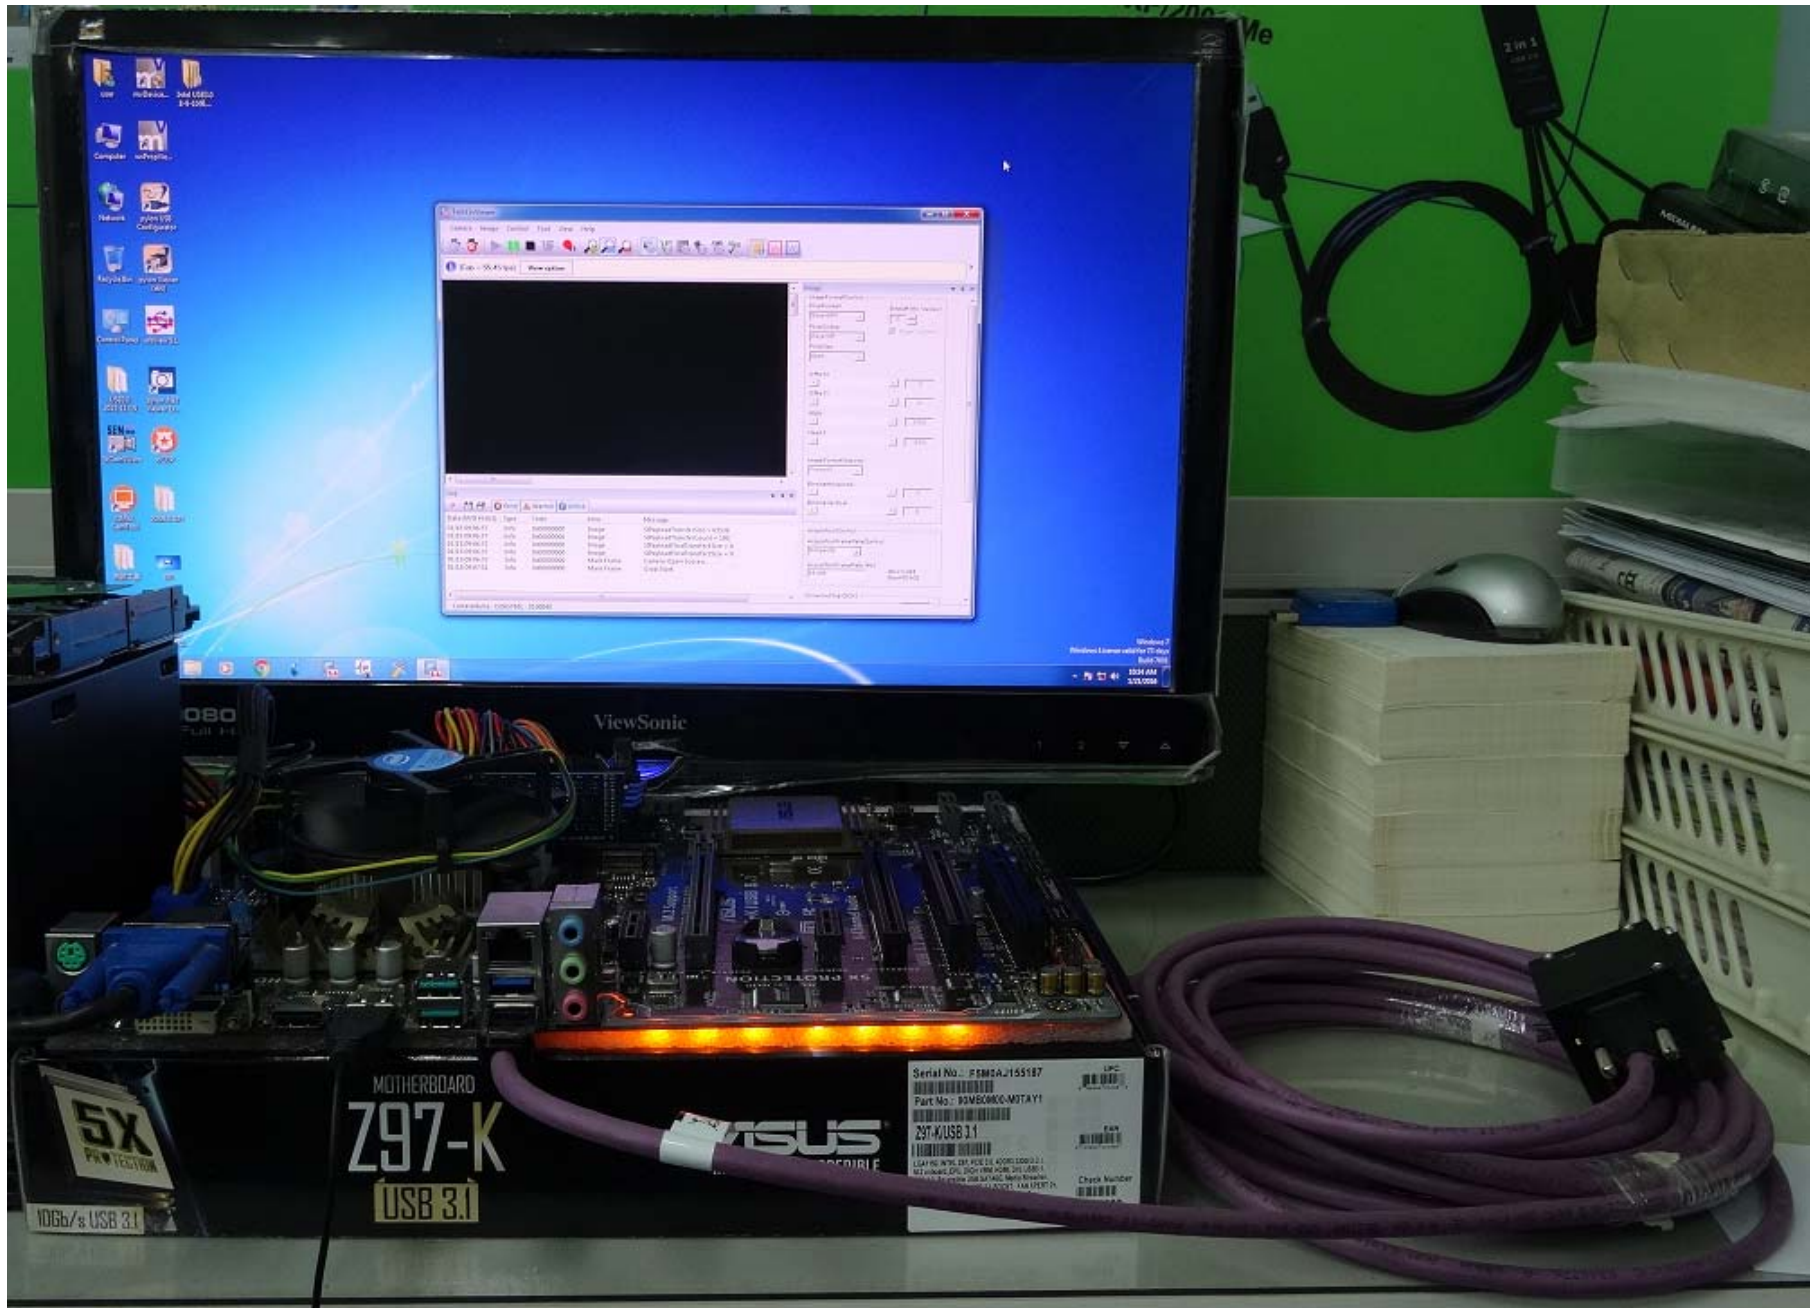

Tested Camera : DU657MC

Tested time : 72h

Z170 MOTHERBOARD
PRO GAMING ASUS

Serial No.: F7M0A248430
Part No.: 50WB0000.MOTAY0
Z170 PRO GAMING
ASUS
ASUS ELECTRONICS CO., LTD.
408 R.F.D. BLVD., OREM, UT 84057-1499, U.S.A.
ASUS ELECTRONICS (MALAYSIA) SDN. BHD.
10F, 101, HING FONG ROAD, SINGAPORE 115089

Check Number:
2735

JARGY CO., LTD.

Test Report

Model : CBL-HFD3igMBS-5m
Camera Brand Name : Toshiba Teli

Ver : 1.0

Date : 2016/1/18

Test Platform

Type	PC		
Model	GIGABYTE GA-Z170X-Gaming 3		
OS	Windows 10 Pro 64-bit		
CPU	Intel Core i5-6400		
HDD	SATA III 1TB		
RAM	DDR4 4GB		
USB 3.0	PCH 6 Ports(Intel Z170 Native)		

Tested Camera : DU657MC

Tested time : 95h

JARGY CO., LTD.

Test Report

Model : CBL-HFD3igMBS-7m
Camera Brand Name : Toshiba Teli

Ver : 1.0

Date : 2016/1/21

Test Platform

Type	PC		
Model	ASUS Z97-K/USB3.1		
OS	Windows 7 Home Premium 64Bit		
CPU	Intel Core i3-4160		
HDD	SATA III 1TB		
RAM	DDR3 4GB		
USB 3.0	PCH 6 Ports(Intel Z97 Native)		

Tested Camera : DU657MC

Tested time : 72h