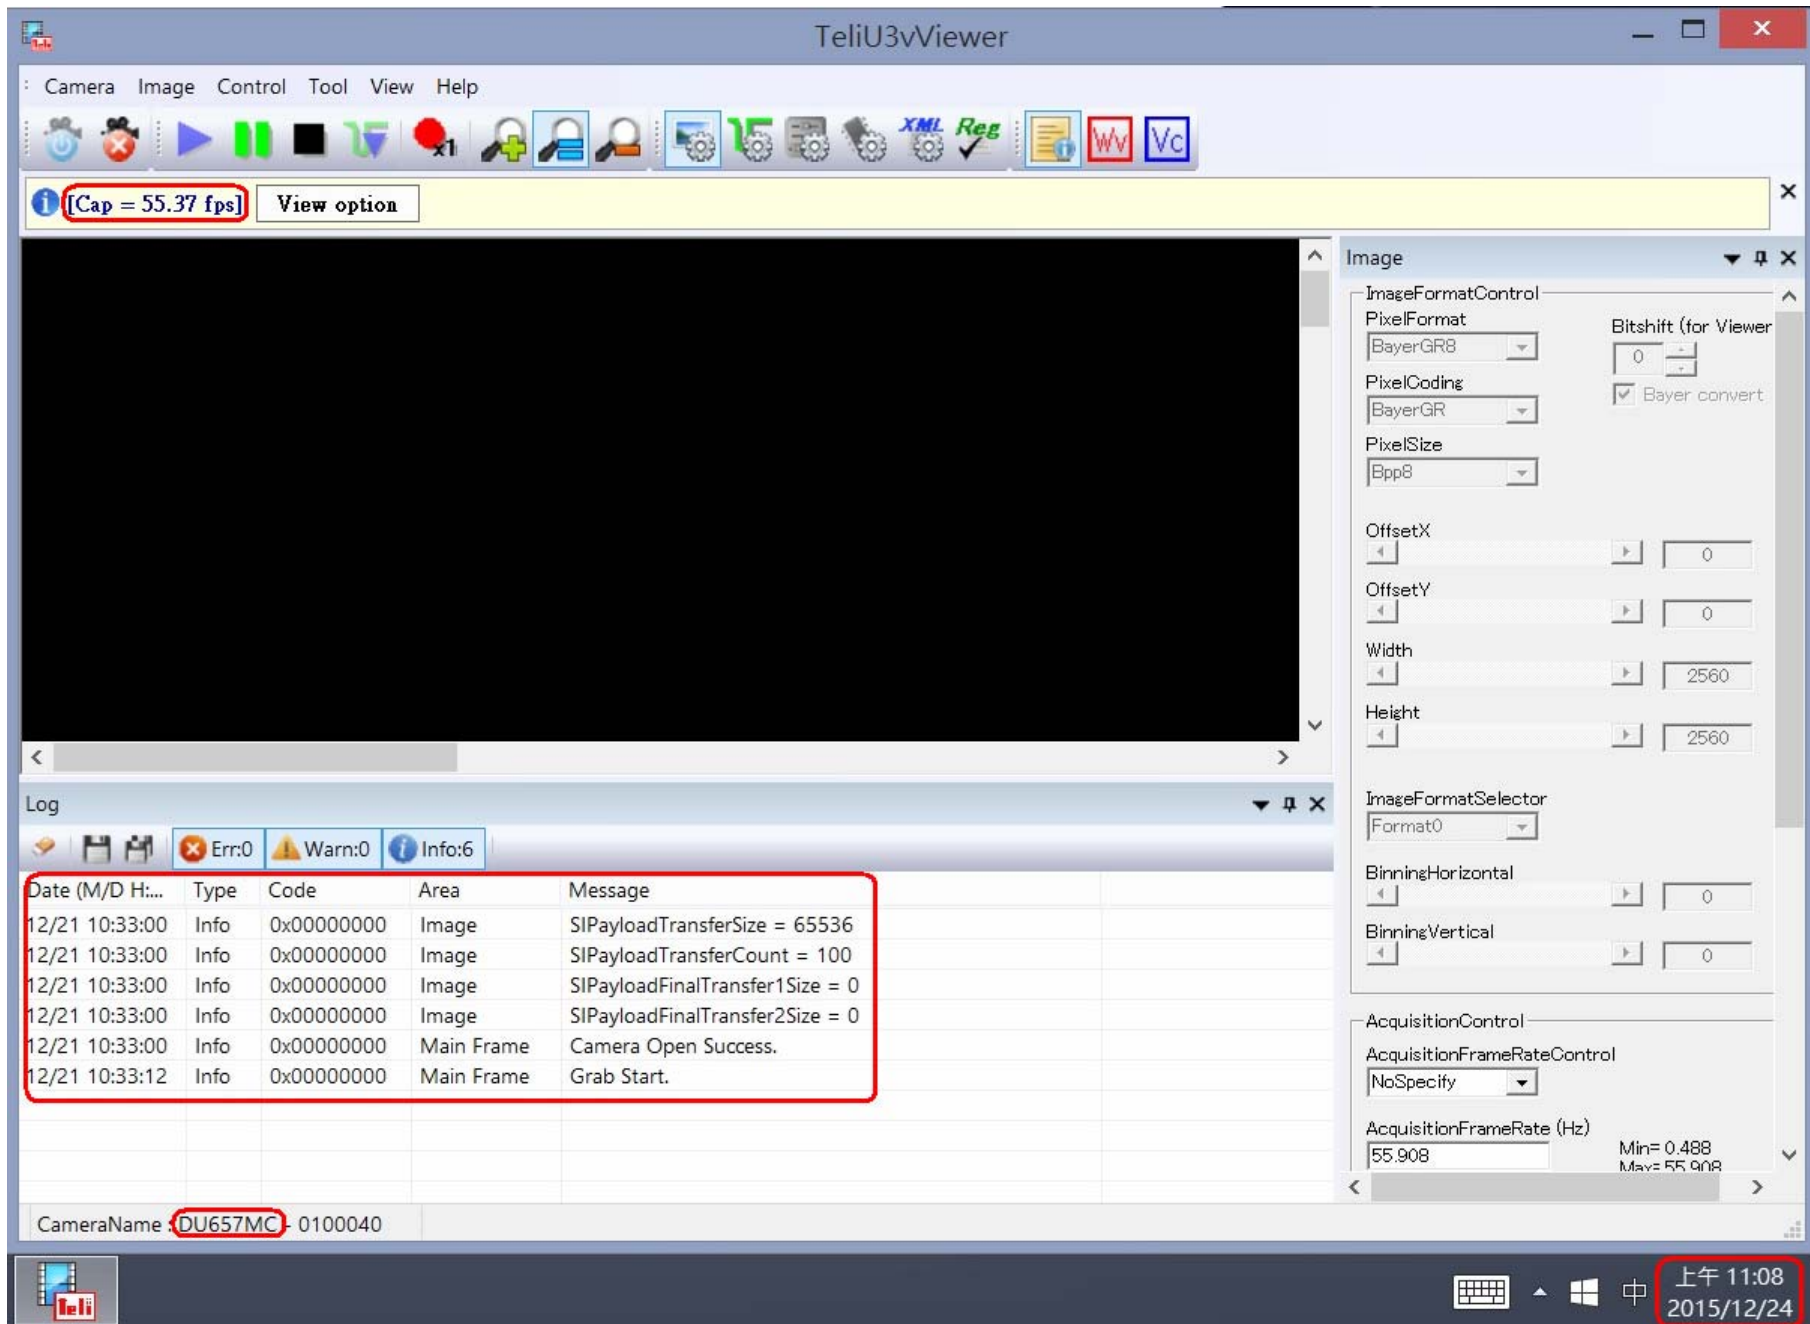

Tested Camera : DU657MC

Tested time : 72h

ASUS

Windows Desktop Environment

Taskbar: Start, Search, Task View, File Explorer, Edge, Settings, ASUS Transformer Book

ASUS Transformer Book

Model	Part No.	Serial No.	Manufacturer
ASUS Transformer Book	ASUS Transformer Book	ASUS Transformer Book	ASUS Transformer Book
ASUS Transformer Book	ASUS Transformer Book	ASUS Transformer Book	ASUS Transformer Book
ASUS Transformer Book	ASUS Transformer Book	ASUS Transformer Book	ASUS Transformer Book
ASUS Transformer Book	ASUS Transformer Book	ASUS Transformer Book	ASUS Transformer Book
ASUS Transformer Book	ASUS Transformer Book	ASUS Transformer Book	ASUS Transformer Book
ASUS Transformer Book	ASUS Transformer Book	ASUS Transformer Book	ASUS Transformer Book
ASUS Transformer Book	ASUS Transformer Book	ASUS Transformer Book	ASUS Transformer Book
ASUS Transformer Book	ASUS Transformer Book	ASUS Transformer Book	ASUS Transformer Book
ASUS Transformer Book	ASUS Transformer Book	ASUS Transformer Book	ASUS Transformer Book